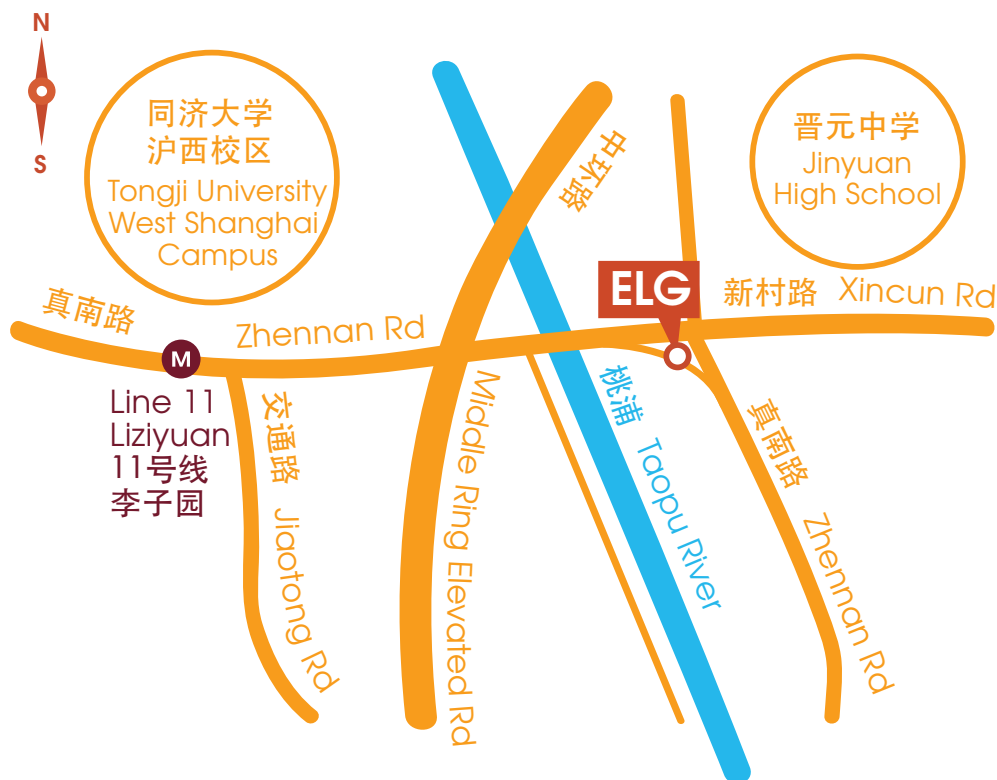

Driving Instructions:

No 19-20, Lane 209, Zhennan Road, Putuo District

1. Middle Ring Road. heading North: take Taopu Rd. exit and go straight on Taopu Road, turn right on Zhennan Road. drive 50 m straight to Lane 209, Zhennan Road. Our office is on the right with a big, black iron gate.

2. Middle Ring Road. heading South: take Zhennan Road. exit, turn left on Zhennan Road, drive 50m straight to Lane 209, Zhennan Road. Our office is on the right with a big, and black iron gate.

Metro Instructions:

Take Line 11 to **Li Zi Yuan**. Take exit 2 onto Zhennan Road. Take exit 2 onto Zhennan Road. office is on the right with a big, black iron gate.

Taxi Card

Please take me to

您好，请带我去上海学建教育咨询管理有限公司浦东办公室：

普陀区真南路209弄19-20号

中环内圈南向北行驶，桃浦路出口；

直行至真南路右转，行驶50米，浦西办公室在您的右手边。

或者，中环外圈北向南行驶，真南路出口；

左转至真南路，行驶50米，浦西办公室在您的右手边。

谢谢！

Having trouble finding us?

Call +86 4006 129 423 or +86 21 5206 6273.

www.chinaelg.com