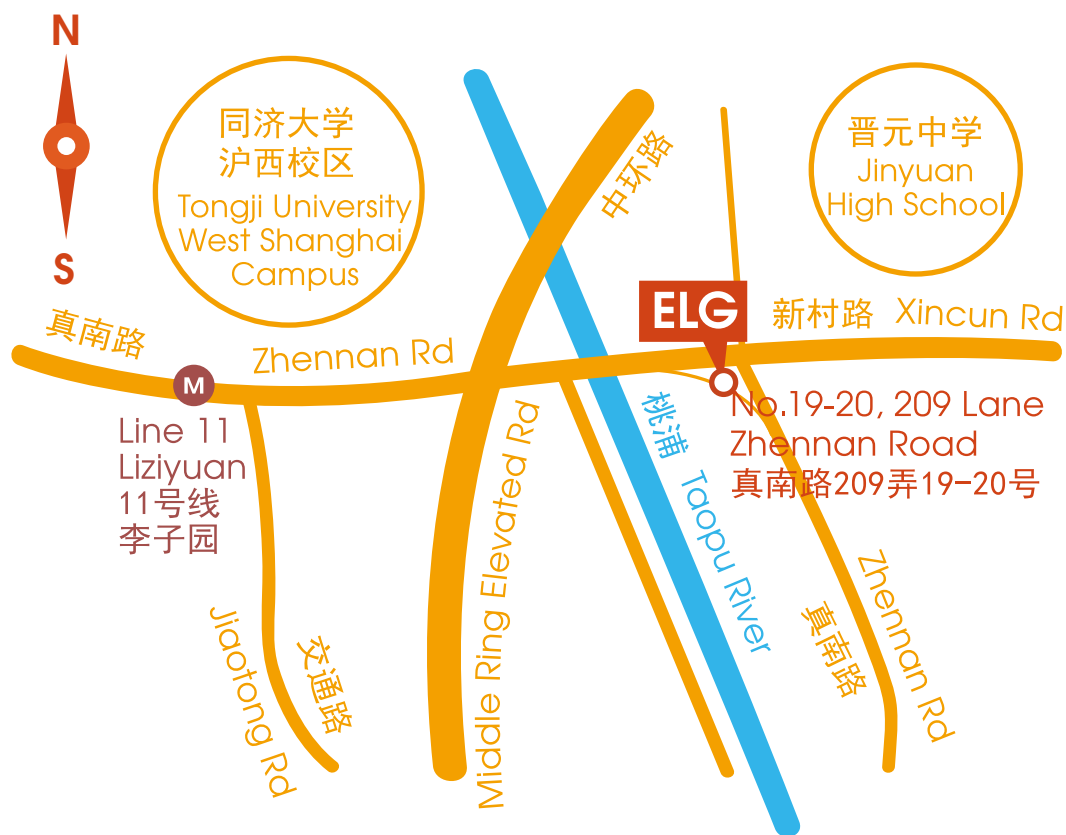

Driving Instructions:

No 19-20, Lane 209, Zhennan Road, Putuo District

1. Middle Ring Road. heading North: take Taopu Rd. exit and go straight on Taopu Road, turn right on Zhennan Road. drive 50 m straight to Lane 209, Zhennan Road. Our office is on the right with a big, black iron gate.

2. Middle Ring Road. heading South: take Zhennan Road. exit, turn left on Zhennan Road, drive 50m straight to Lane 209, Zhennan Road. Our office is on the right with a big, and black iron gate.

Metro Instructions:

Take Line 11 to **Li Zi Yuan**. Take exit 2 onto Zhennan Road. Walk about 7 mins, our office is on the right with a big, black iron gate.

Taxi Card

Please take me to

您好，请带我去上海学建教育咨询管理有限公司浦西办公室：

普陀区真南路209弄19-20号

中环内圈南向北行驶，桃浦路出口； 直行至真南路右转，行驶50米， 浦西办公室在您的右手边。

或者，中环外圈北向南行驶，真南路出口； 左转至真南路，行驶50米， 浦西办公室在您的右手边。

谢谢！